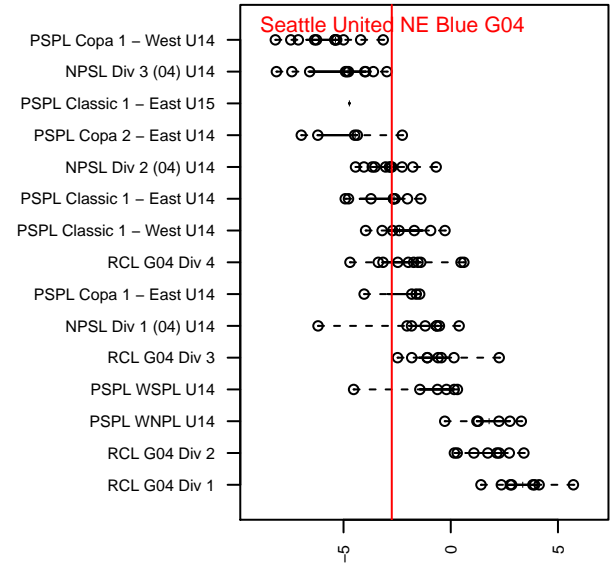

Seattle United NE Blue G04

Seattle United Regional
 Seattle, WA
 G04 total strength=1080
 attack=2.7 defense=2.57
 fall league = NPSL Div 2 (04) U14

alt names used:
 Seattle United NE Blue G04
 Seattle United NE G04 Blue
 Seattle United NE G04 Blue

Venues played:
 2017 Seattle Cup GU14
 2017 NPSL Division 2 (04) U14
 2017 Founders Cup G04 Div A

Seattle United NE Blue G04
 Dots are actual minus expected GF (blue circles) and GA (red triangles).
 Blue line is smoothed change in attack strength. Red is smoothed change in defense strength.

**attack and defense variance (black dot)
relative to other teams
and top 10 in region**

**attack and defense rating
relative to others at age
and all opponents in last 13 months**

Performance relative to 13 month average