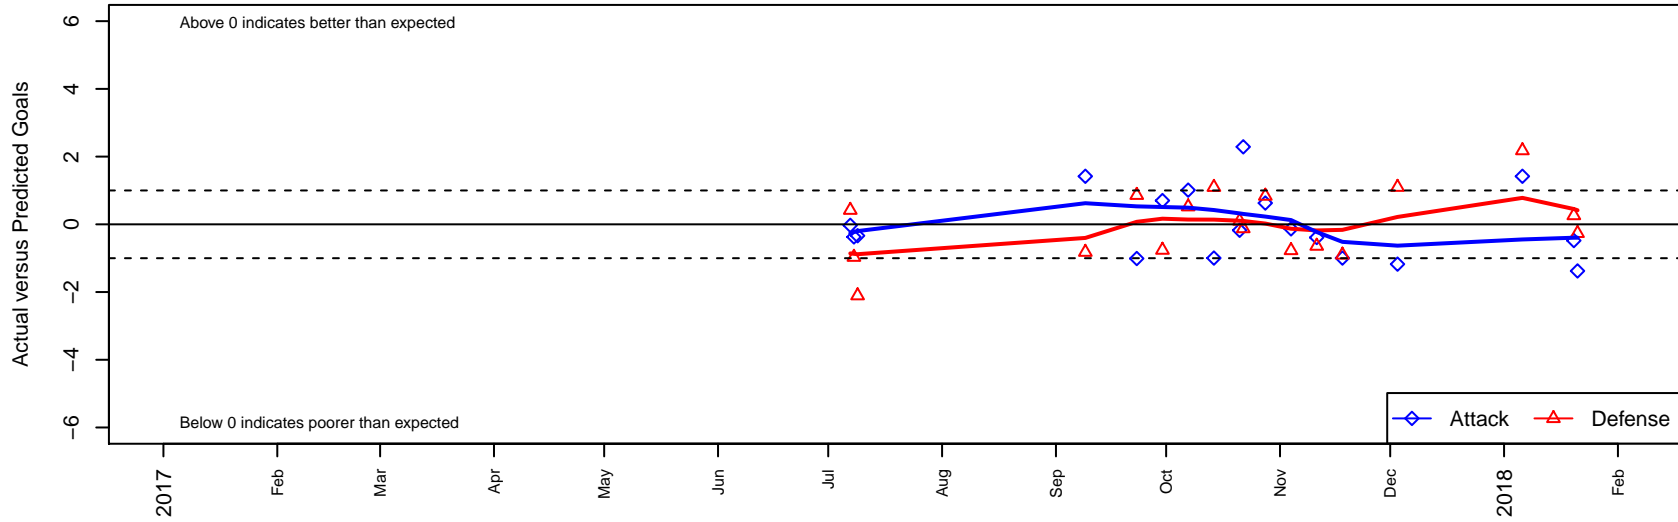

Seattle United NE Blue G04

Seattle United Regional
 Seattle, WA
 G04 total strength=1080
 attack=2.7 defense=2.57
 fall league = NPSL Div 2 (04) U14

alt names used:
 Seattle United NE Blue G04
 Seattle United NE G04 Blue
 Seattle United NE G04 Blue

Venues played:
 2017 Seattle Cup GU14
 2017 NPSL Division 2 (04) U14
 2017 Founders Cup G04 Div A

Seattle United NE Blue G04
 Dots are actual minus expected GF (blue circles) and GA (red triangles).
 Blue line is smoothed change in attack strength. Red is smoothed change in defense strength.

**attack and defense variance (black dot)
relative to other teams
and top 10 in region**

**attack and defense rating
relative to others at age
and all opponents in last 13 months**

Performance relative to 13 month average