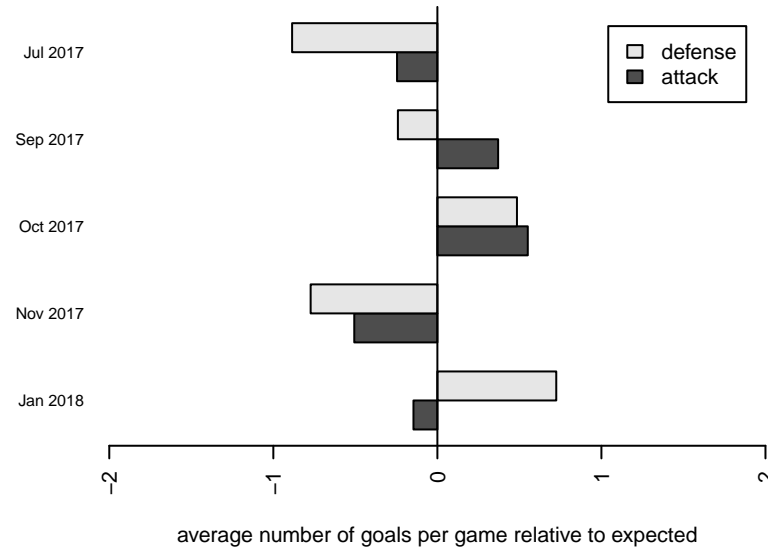

Performance relative to 13 month average